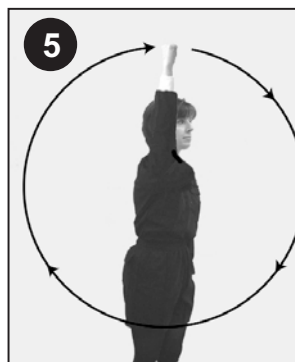

Direct free kick
(points in direction of kick)

Indirect
free kick

Play On

Timeout

(Wind-up to
start clock)

Penalty Kick
(point to spot),
Goal Kick
(point to goal area)

Caution/
ejection

Corner Kick
(point to spot)